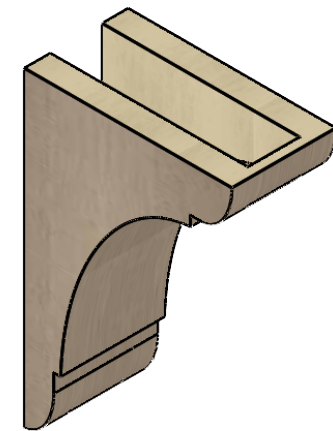

ITEM NUMBER: CORU04X08X12OLYRCPR

4"W X 8"D X 12"H SERIES 2 CLASSIC OLYMPIC ROUGH CEDAR TIMBERTHANE FAUX WOOD CORBEL, PRIMED

SIDE PROFILE

FRONT PROFILE

ISOMETRIC

EKENA MILLWORK
2300 WEST MAIN ST.
CLARKSVILLE, TX 75426
TOLL FREE: 866-607-0453
WWW.EKENAMILLWORK.COM

NOTES

1. INSTALLATION TO BE COMPLETED IN ACCORDANCE WITH MANUFACTURER'S SPECIFICATIONS.
2. DRAWING MAY NOT BE TO SCALE
3. THIS DRAWING IS INTENDED FOR DESIGN AND PLANNING PURPOSES ONLY.
4. ALL INFORMATION CONTAINED HEREIN WAS CURRENT AT THE TIME OF DEVELOPMENT BUT MUST BE REVIEWED AND APPROVED BY THE PRODUCT MANUFACTURER TO BE CONSIDERED ACCURATE.
5. TIMBERTHANE ARCHITECTURAL PRODUCTS ARE MADE FROM HIGH DENSITY URETHANE AND COME FACTORY PRIMED