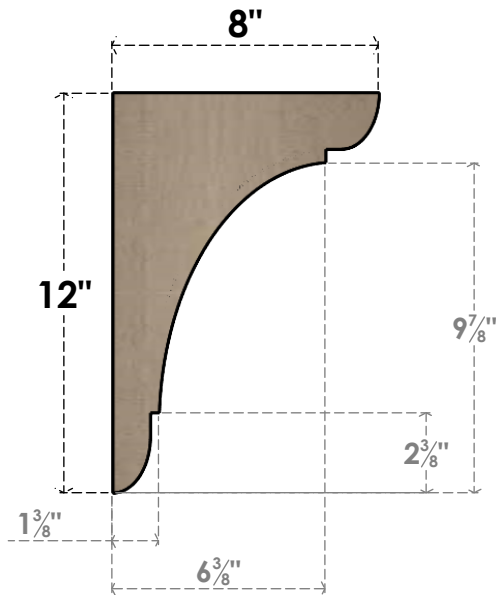

ITEM NUMBER: CORU04X08X12OLYRCPR

4"W X 8"D X 12"H SERIES 2 CLASSIC OLYMPIC ROUGH CEDAR TIMBERTHANE FAUX WOOD CORBEL, PRIMED

SIDE PROFILE

FRONT PROFILE

ISOMETRIC

EKENA MILLWORK
2300 WEST MAIN ST.
CLARKSVILLE, TX 75426
TOLL FREE: 866-607-0453
WWW.EKENAMILLWORK.COM

NOTES

1. INSTALLATION TO BE COMPLETED IN ACCORDANCE WITH MANUFACTURER'S SPECIFICATIONS.
2. DRAWING MAY NOT BE TO SCALE
3. THIS DRAWING IS INTENDED FOR DESIGN AND PLANNING PURPOSES ONLY.
4. ALL INFORMATION CONTAINED HEREIN WAS CURRENT AT THE TIME OF DEVELOPMENT BUT MUST BE REVIEWED AND APPROVED BY THE PRODUCT MANUFACTURER TO BE CONSIDERED ACCURATE.
5. TIMBERTHANE ARCHITECTURAL PRODUCTS ARE MADE FROM HIGH DENSITY URETHANE AND COME FACTORY PRIMED