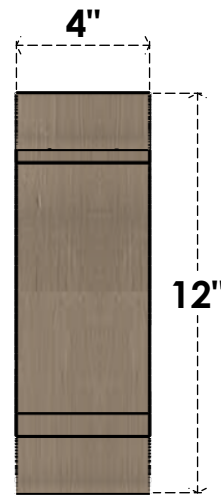

ITEM NUMBER: CORU04X08X12OLYRCPR

4"W X 8"D X 12"H SERIES 2 CLASSIC OLYMPIC ROUGH CEDAR TIMBERTHANE FAUX WOOD CORBEL, PRIMED

SIDE PROFILE

FRONT PROFILE

ISOMETRIC

EKENA MILLWORK
2300 WEST MAIN ST.
CLARKSVILLE, TX 75426
TOLL FREE: 866-607-0453
WWW.EKENAMILLWORK.COM

NOTES

1. INSTALLATION TO BE COMPLETED IN ACCORDANCE WITH MANUFACTURER'S SPECIFICATIONS.
2. DRAWING MAY NOT BE TO SCALE
3. THIS DRAWING IS INTENDED FOR DESIGN AND PLANNING PURPOSES ONLY.
4. ALL INFORMATION CONTAINED HEREIN WAS CURRENT AT THE TIME OF DEVELOPMENT BUT MUST BE REVIEWED AND APPROVED BY THE PRODUCT MANUFACTURER TO BE CONSIDERED ACCURATE.
5. TIMBERTHANE ARCHITECTURAL PRODUCTS ARE MADE FROM HIGH DENSITY URETHANE AND COME FACTORY PRIMED